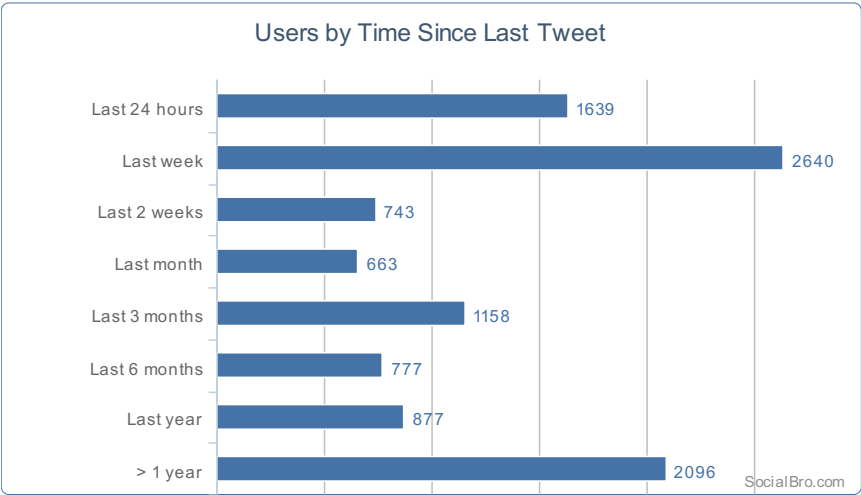

SocialBro.com

Profile Privacy

SocialBro.com

Verified Users

SocialBro.com

Users by Number of Followers

SocialBro.com

Users by Tweets per Day