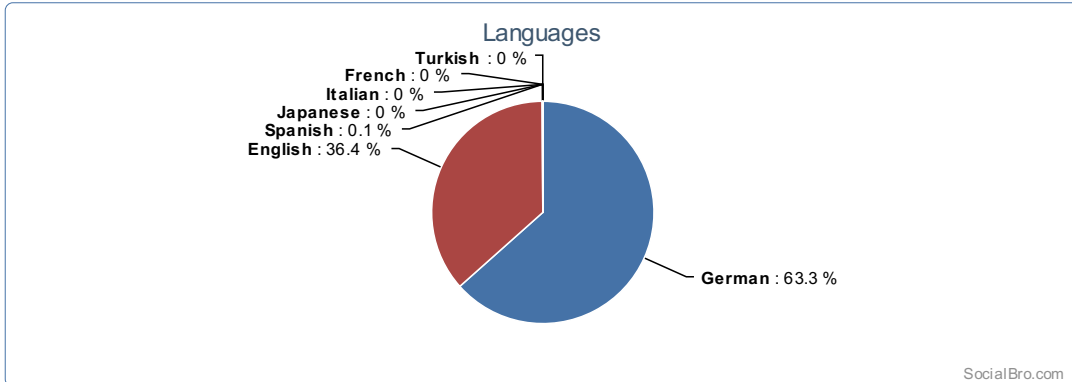

Insights about @RobGreen

Community	10657	Followers	10593	Friends	414
Followers not reciprocated by you	10242	Friends who don't reciprocate	63	Reciprocal follow	351

Insights about About your followers

Profiles with Web URLs