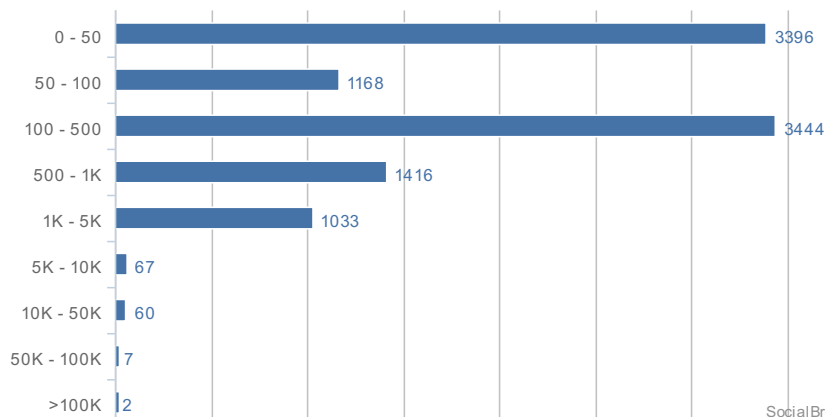

SocialBro.com

Profile Privacy

SocialBro.com

Verified Users

SocialBro.com

Users by Number of Followers

SocialBro.com

Users by Tweets per Day