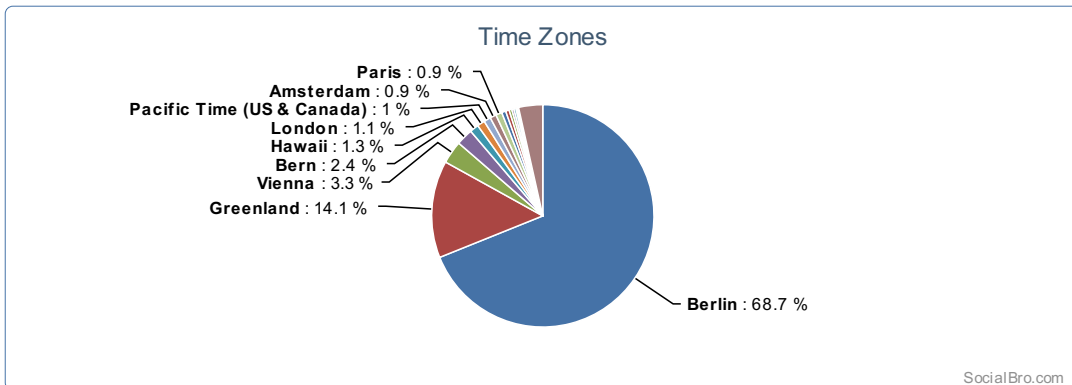

Insights about @RobGreen

Community	10657	Followers	10593	Friends	414
Followers not reciprocated by you	10242	Friends who don't reciprocate	63	Reciprocal follow	351

Insights about About your followers

Profiles with Web URLs