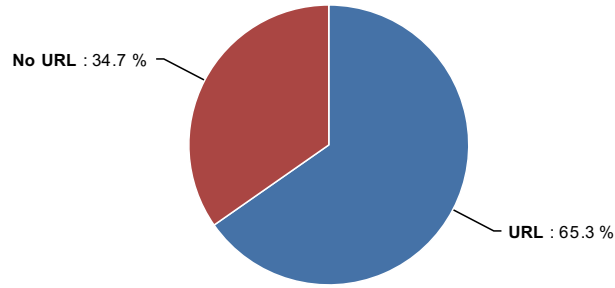

Insights about @RobGreen

Community	10657	Followers	10593	Friends	414
Followers not reciprocated by you	10242	Friends who don't reciprocate	63	Reciprocal follow	351

Insights about About your followers

Profiles with Web URLs