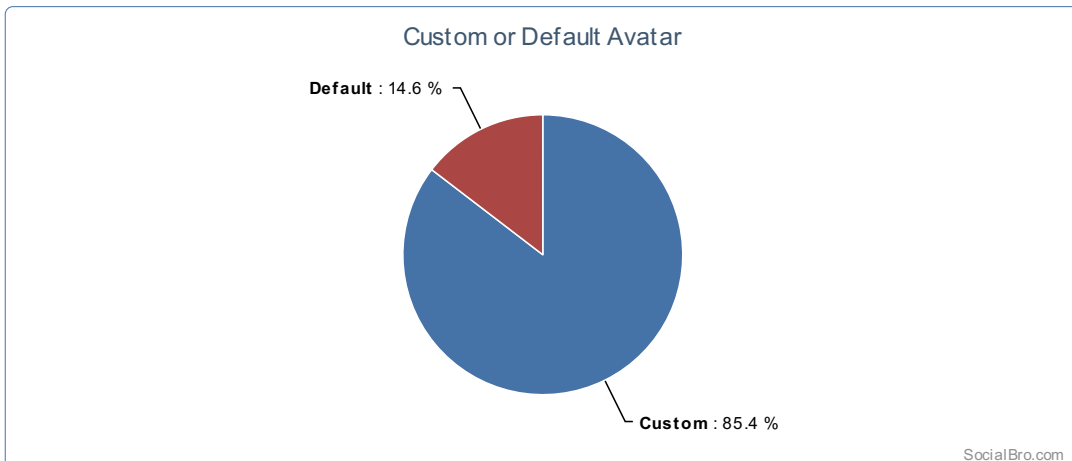

Insights about @RobGreen

Community	10657	Followers	10593	Friends	414
Followers not reciprocated by you	10242	Friends who don't reciprocate	63	Reciprocal follow	351

Insights about About your followers

Profiles with Web URLs