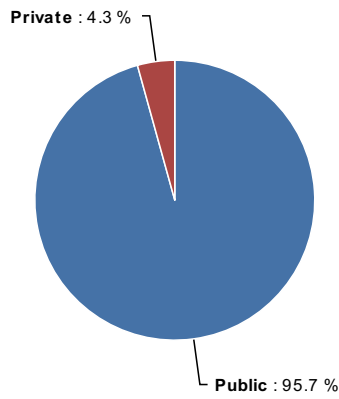

Profile Privacy