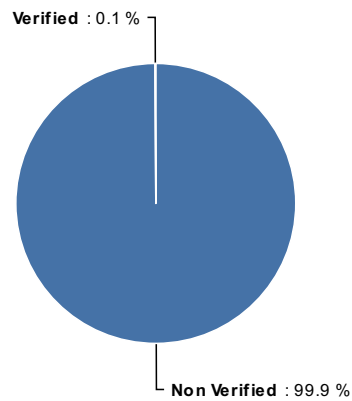

Verified Users